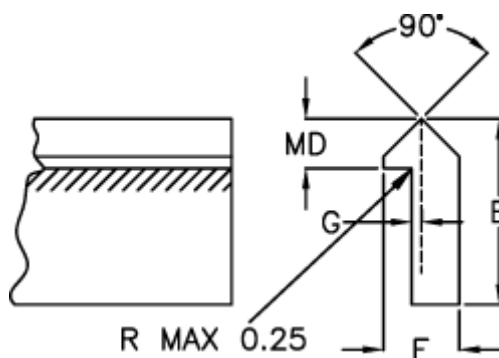

Data Sheet

Article number: 055941000

Description: Single edge track TS4SS 1000mm

Measures

E = 26.97

F = 11.09

G = 2.36

Kg/m = 1.630